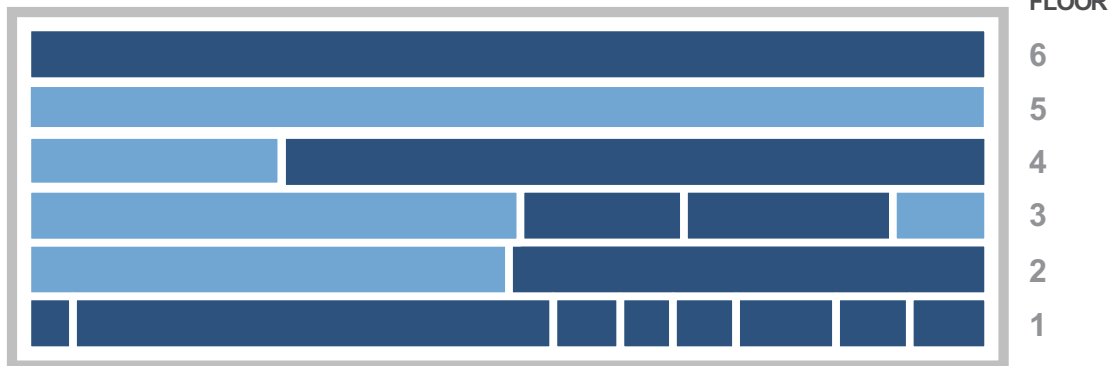

KOMO PLAZA

STACKING PLAN - KOMO Plaza **East**

STACKING PLAN - KOMO Plaza **West**

AVAILABILITY

Building Tenants Include:

- Long and Short Haul Carriers
- Dark Fiber Providers
- Meet Me Room
- Data Center Operators and Colocation Providers
- Media and Entertainment Companies
- Cloud and CDN Providers
- Fiber Backhaul for Mobile Network Operators
- Hosting Companies
- Healthcare Networks
- Tech/Internet-Based Companies
- Ground Floor Retail/Restaurants
- Roof/Antenna Space

PLAN -KOMO Plaza
Carrier Country